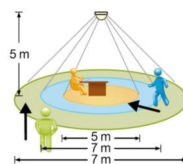

Accessories - Control system accessories electrical engineering - netlife module for agila

Housing colour silver grey/white aluminium RAL 9006; . Light Control: netlife easyM5S5; Regiolux Classification: netlife easy; Control signal: DALI broadcast; Number of control gear (max): 32; Communication: Wired; Sensor technology: PIR - passive infrared; Installation height (min/max): 2m to 5m; Monitoring area: max. D=7m; Remote control: 84501041200; Optional remote control: 84501042100; Application: Office, Secondary rooms, Meeting rooms, Classrooms, Corridors; Function: Motion detection, presence detection, Daylight control, Manual dimming, Corridor function.

CHARACTERISTICS

Order number	60609000105
EAN number	4020863448371
Commodity code	90328900
Certification mark	IP 20, Indoor, CE

ELECTRICAL ENGINEERING

Mains voltage	230V/50Hz

MECHANICS

Housing colour	silver grey/white aluminium RAL 9006
Dimensions (LxWxH/DxH)	160mm x 51mm x 69mm
Weight (net)	0.08kg
Type of installation	Ceiling-mounted single installation, Pendant individual mounting, Pendant light strip mounting

Dimensions

L	160 mm	Length
B	51 mm	Width
H	69 mm	Height

DEEP-LINK

<https://www.regiolux.de/en/article/60609000105>