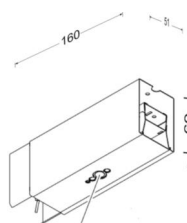

Housing colour	silver grey/white aluminium RAL 9006
Dimensions (LxWxH/DxH)	160mm x 51mm x 69mm
Weight (net)	0.08kg
Type of installation	Ceiling-mounted single installation, Pendant individual mounting, Pendant light strip mounting

Dimensions

L	160 mm	Length
B	51 mm	Width
H	69 mm	Height

DEEP-LINK

<https://www.regiolux.de/en/article/60609000105>

LC SYSTEM

CHARACTERISTICS

Regiolux Classification	netlife easy
Control signal	DALI broadcast
Number of control gear (max)	32
Communication	Wired
Sensor technology	PIR - passive infrared
Installation height (min/max)	2m to 5m
Remote control	84501041200
Optional remote control	84501042100
Application	Office, Secondary rooms, Meeting rooms, Classrooms, Corridors
Function	Motion detection, presence detection, Daylight control, Manual dimming, Corridor function

MONITORING AREA

Mounting Height	2,5m	3,5m	5m
Ø max. sitting[S]	3,3m	5m	-
Ø max. radial[R]	5,3m	7m	7m
Ø max. tangential[T]	-	-	-